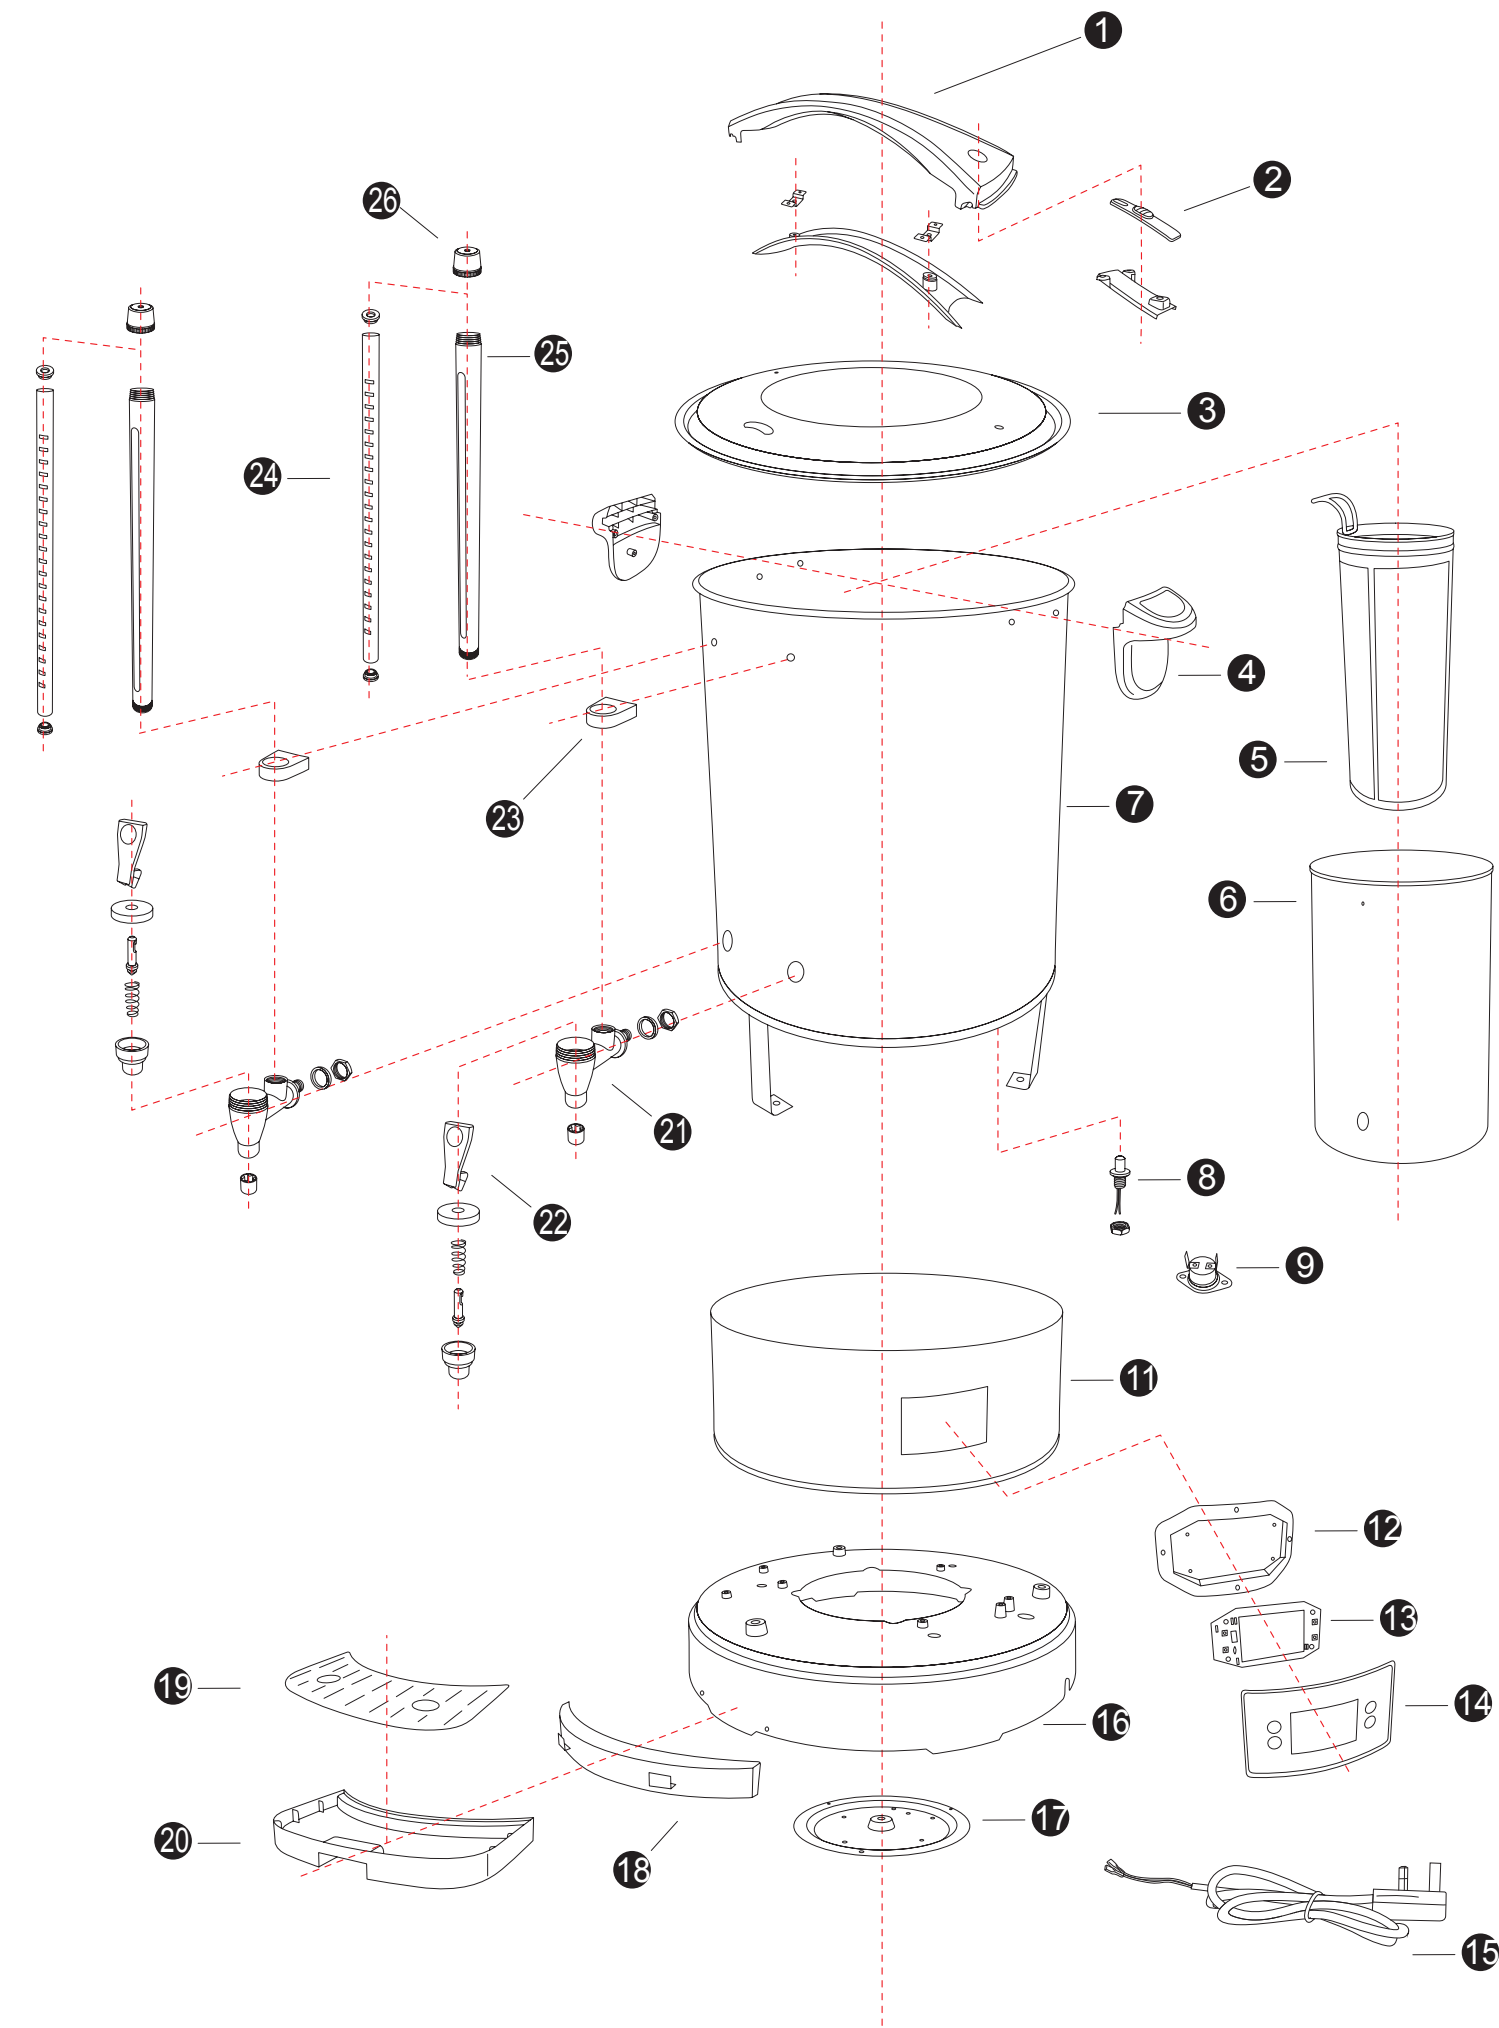

GB W156K

	Parts name	Parts spec	Number
1	Lid handle	PA66 black	1
2	Handle switch	PP white	1
3	Urn lid	SUS	1
4	Urn ears	PP black	2
5	Urn body	SUS	1
8	Dry heating thermostat	115 °C, 250V/ 10A	1
10	Steel bottom	SUS	1
11	Switch	SUS	1
12	Red & Green Light tube	ABS	2
13	Bottom plate	SUS	1
14	Knob	ABS	1
15	Liquid expansion thermostat	250V 16A	1
16	Power cable	3G × 1.0mm ²	1
17	Water gauge cover	PP black	1
18	Faucet	Pa66 black	1
19	Short elbow	Silica gel	2
20	Stainless steel water gauge	SUS	1
21	Glass tube	Glass	1
22	Water gauge stickers	Stickers	1
23	Water gauge cover	PP black	1
25	Faucet handle	PP black	1

GB W156J

	Parts Name	Parts Spec	Number
1	Lid handle	PA66 black	1
2	Handle switch	PP white	1
3	Urn lid	SUS	1
4	Urn ears	PP black	2
5	Filter	SUS	1
6	Tea urn	SUS	1
7	Urn body	SUS	1
8	NTC probe	100K	1
9	Dry heating thermostat	115°C, 250V/10A	1
11	Steel seat	SUS	1
12	LCD base	PP black	1
13	LCD screen panel	LC D	1
14	LCD panel sticker	Stickers	1
15	Power cable	3G × 1.0m m ²	1
16	Base	PP black	1
17	Bottom plate	PP black	1
18	Drain tray connector	PP black	1
19	Drain tray mesh	PP black	1
20	Water tray	PP black	1
21	Faucet	Copper plating	2
22	Faucet handle	PP black	2
23	Water gauge bracket	PP black	2
24	Glass tube	Glass	2
25	Aluminum tube	Plating	2
26	Water gauge top cover nut	ABS electroplating	2